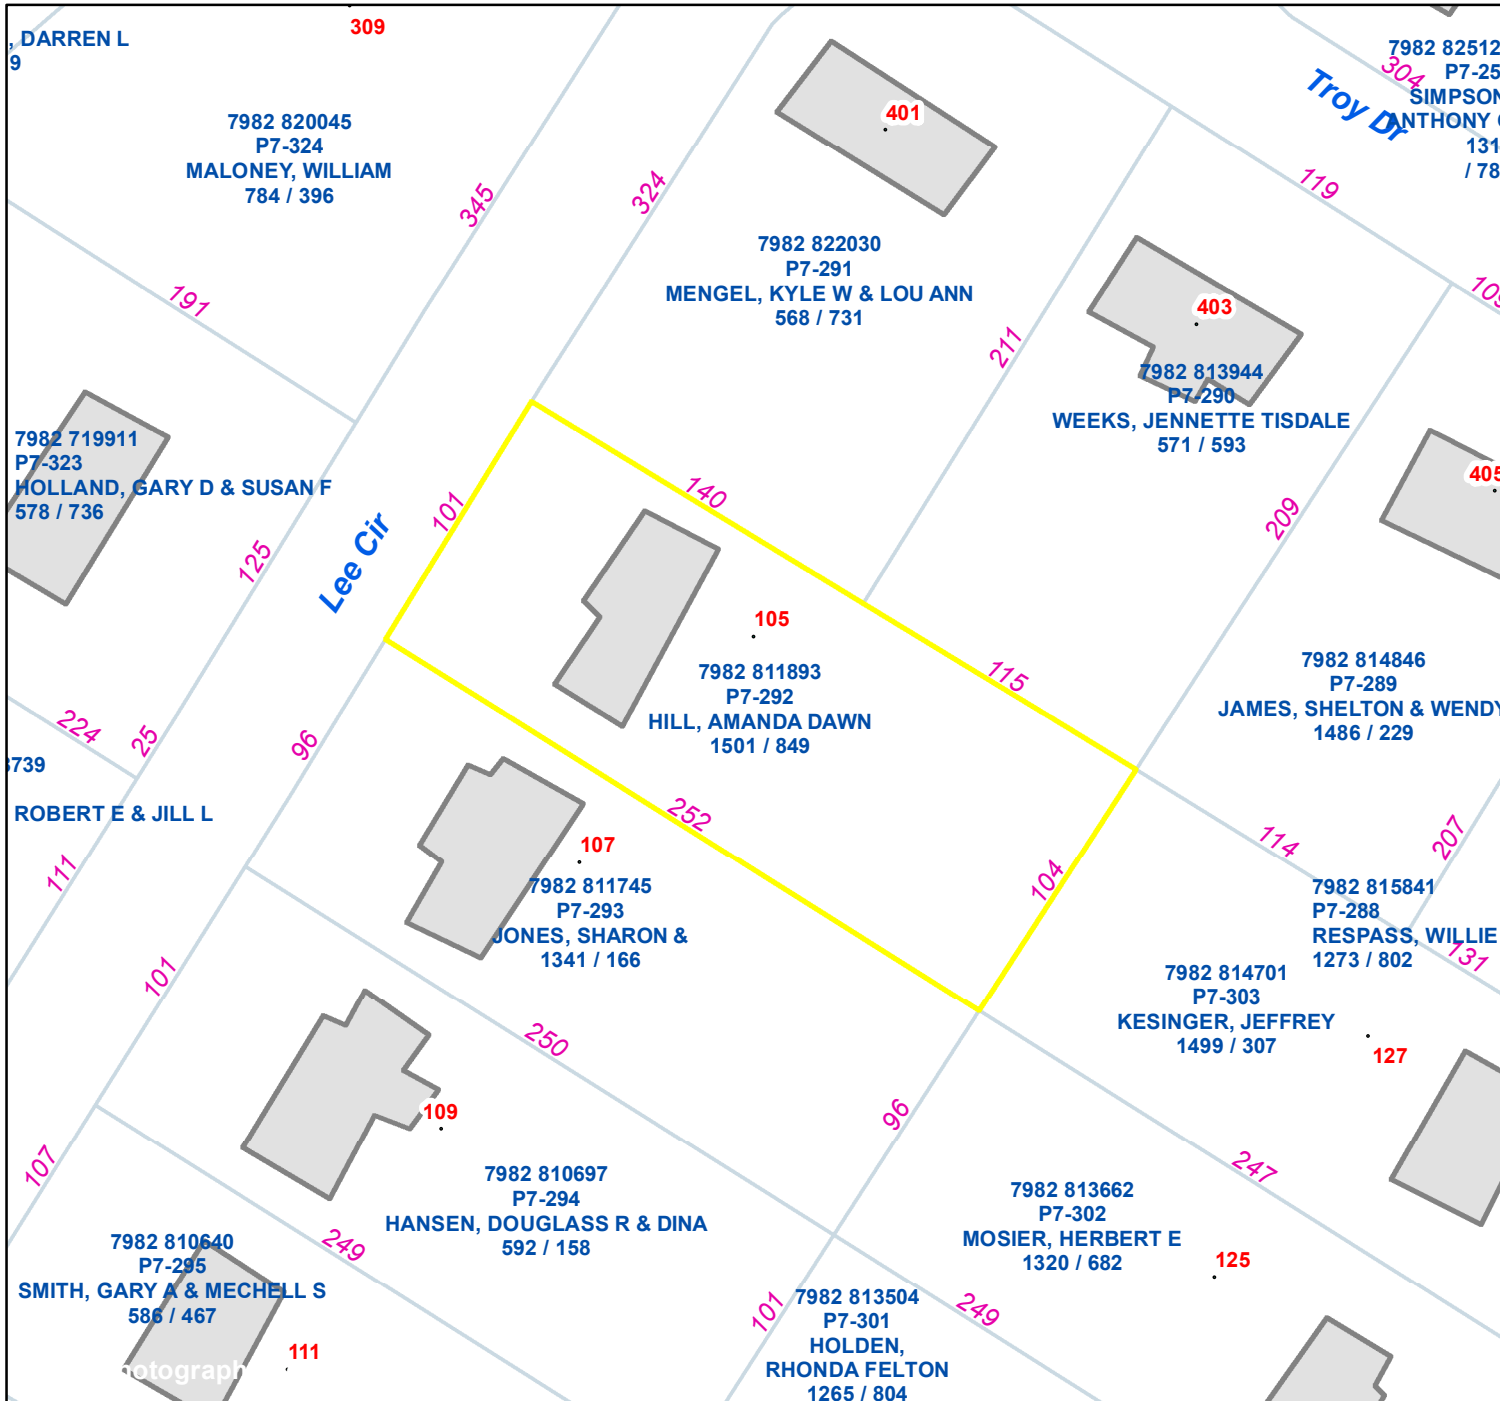

Pasquotank County, NC

Parcel ID: 7982 811893
 Map: P7-292

LOT: 180

00105 LEE CIRCLE
 HILL, AMANDA DAWN
 ADAM
 105 LEE CIRCLE
 ELIZABETH CITY NC 27909

Deed Book: 1501
 Deed Page: 849
 Date: 20231214

Land Value: 26100
 Ag Value: 0
 Bldg Value: 190300
 Total Value: 216400

Taxed Acres: 0.551

NOT A SURVEY

This map was created from historic maps, recorded deeds and surveys.
 It CAN NOT be used to convey land, settle land disputes or build fences.

Date: 3/6/2024

Property Ownership/
 Lines as of January 1, 2024